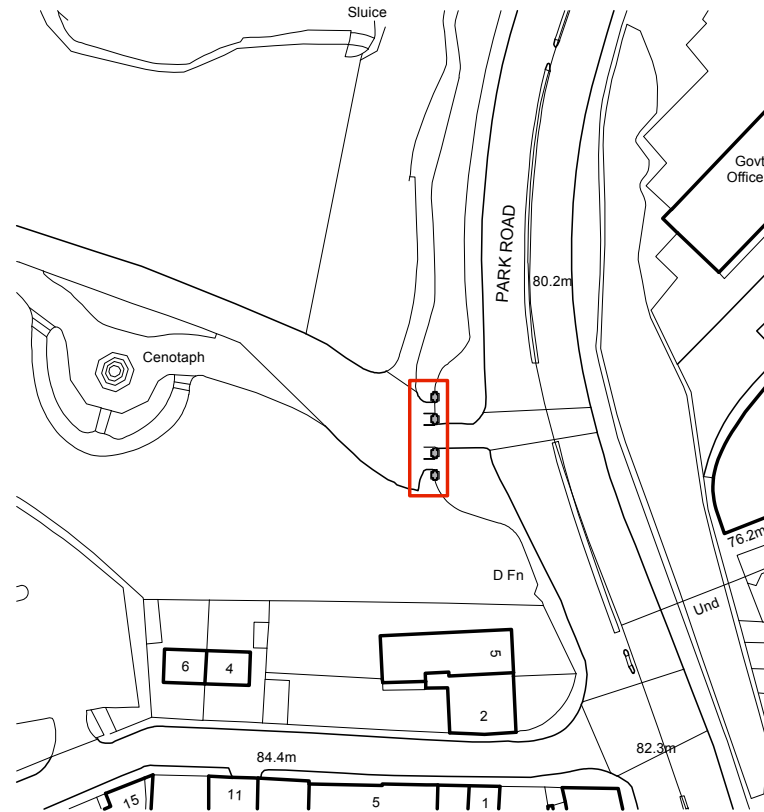

This drawing is the property of IWA Architects.
Copyright is reserved by them and the drawing is issued
on condition that it is not copied either wholly or in part
without the consent in writing of IWA Architects.

Dimensions should not be scaled. All dimensions to be
checked on site by the contractor before
commencement of the relevant part of the work

Rev	Date	Description
-	dd/mm/yyyy	-

Memorial Gate
Astley Park, Chorley

Location Plan

Drwg. No.: 1909.L.00	Rev.: -

Date: 07/2012	Scale: 1:1250@A4

IWA Architects

Waterloo Mill, Waterloo Road, Clitheroe, Lancashire, BB7 1LR.